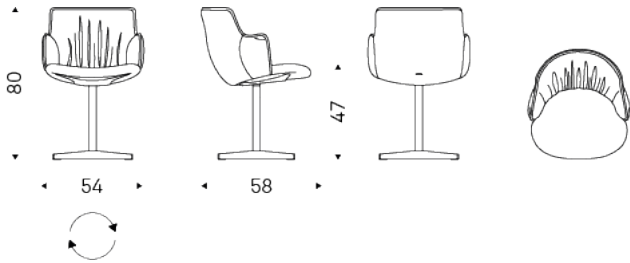

RIHANNA X

Design: Luca Signoretti

Product description

Swiveling chair with 4 spokes base in titanium (GFM11), bronze (GFM18), graphite (GFM69), pearl (GFM70) or black (GFM73) embossed lacquered steel. Cover in fabric, micro nubuck, synthetic leather or soft leather as per sample card. The cover is not removable.

RIHANNA X

Design: Luca Signoretti

Dimension

RIHANNA X

Design: Luca Signoretti

Finishes: base

metal

GFM11 titanium embossed